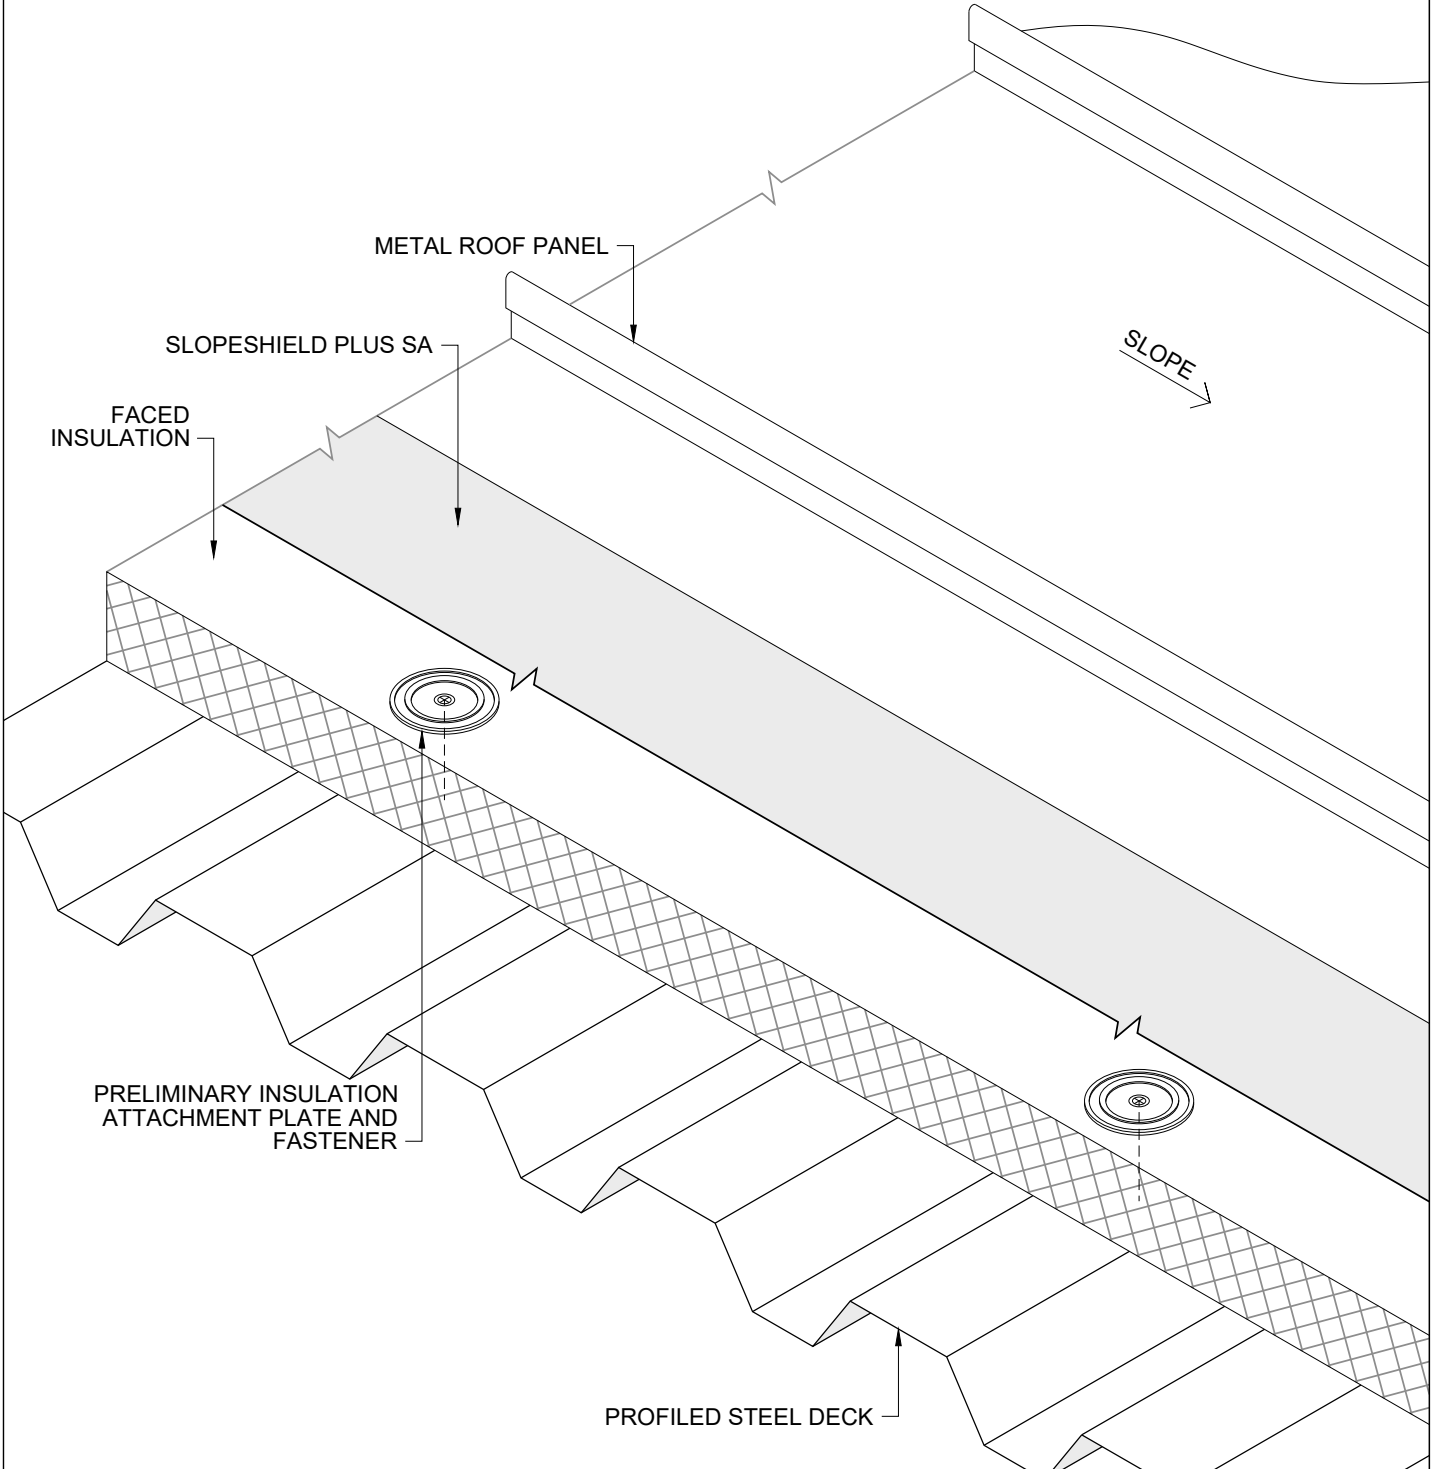

NOTES:

- 1. FOR ROOF SLOPE LESS THAN 2:12, CONTACT VAPROSHIELD TECHNICAL DEPARTMENT FOR INSTALLATION GUIDANCE
- 2. SLOPESHIELD PLUS SA MUST BE APPLIED TO CLEAN AND DRY SURFACE

VAPROSHIELD SLOPESHIELD PLUS SA

TITLE: METAL ROOF OVER INSULATION
ASSEMBLY #6

DATE: 08.03.2020

STEEP SLOPE
2:12 OR GREATER

FILE:

SS-07

SCALE: NONE